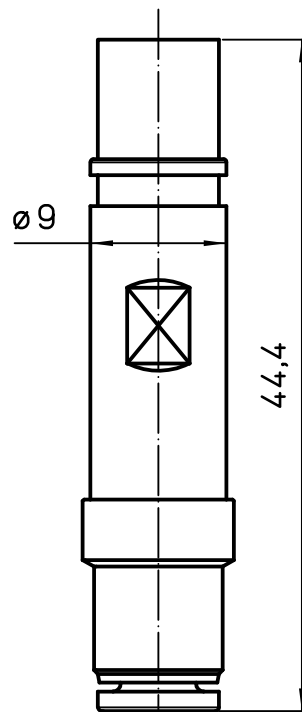

1

2

3

CX 3.0 MPQF

for outer tube
 $\varnothing 3$ mm

CX 4.0 MPQF

for outer tube
 $\varnothing 4$ mm

CX 6.0 MPQF

for outer tube
 $\varnothing 6$ mm

REV.	DATE	SIGNATURE		
Dimensions in mm		Simplified representation with dimensions without tolerance		
Original Size A4		CX xx MPQF		Scale 2:1
Date 28/07/21		Female metal pneumatic contacts, straight quick-fitting tube outer $\varnothing 3 - \varnothing 4 - \varnothing 6$ mm		
Sign. S. Diasparra		without shut-off valve		