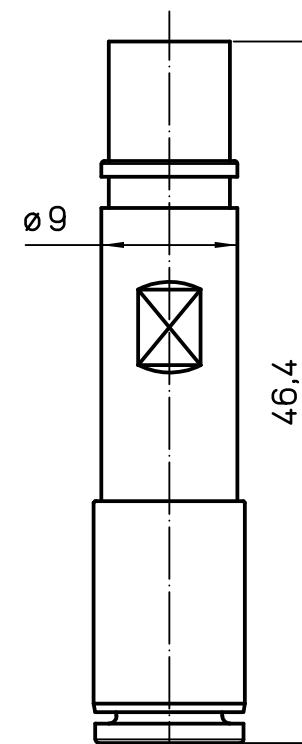

1

2

3

CX 3.0 MPQF

for outer tube
 $\varnothing 3$ mm

CX 4.0 MPQF

for outer tube
 $\varnothing 4$ mm

CX 6.0 MPQF

for outer tube
 $\varnothing 6$ mm

REV.	DATE	SIGNATURE		
Dimensions in mm		Simplified representation with dimensions without tolerance		
Original Size A4		CX xx MPQF		Scale 2:1
Date 28/07/21		Female metal pneumatic contacts, straight quick-fitting tube outer $\varnothing 3 - \varnothing 4 - \varnothing 6$ mm		
Sign. S. Diasparra		without shut-off valve		