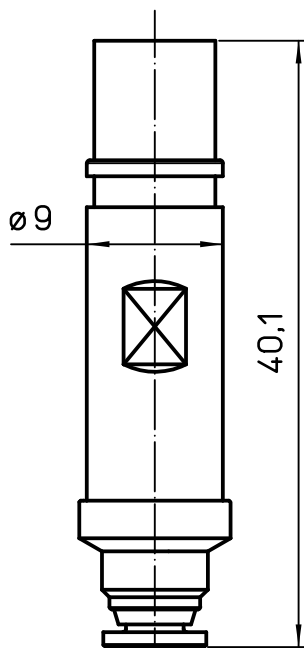

1

2

3

CX 3.0 MPQF

for outer tube
 $\varnothing 3$ mm

CX 4.0 MPQF

for outer tube
 $\varnothing 4$ mm

CX 6.0 MPQF

for outer tube
 $\varnothing 6$ mm

REV.	DATE	SIGNATURE		
Dimensions in mm		Simplified representation with dimensions without tolerance		
Original Size A4		CX xx MPQF		Scale 2:1
Date 28/07/21		Female metal pneumatic contacts, straight quick-fitting tube outer $\varnothing 3 - \varnothing 4 - \varnothing 6$ mm		
Sign. S. Diasparra		without shut-off valve		